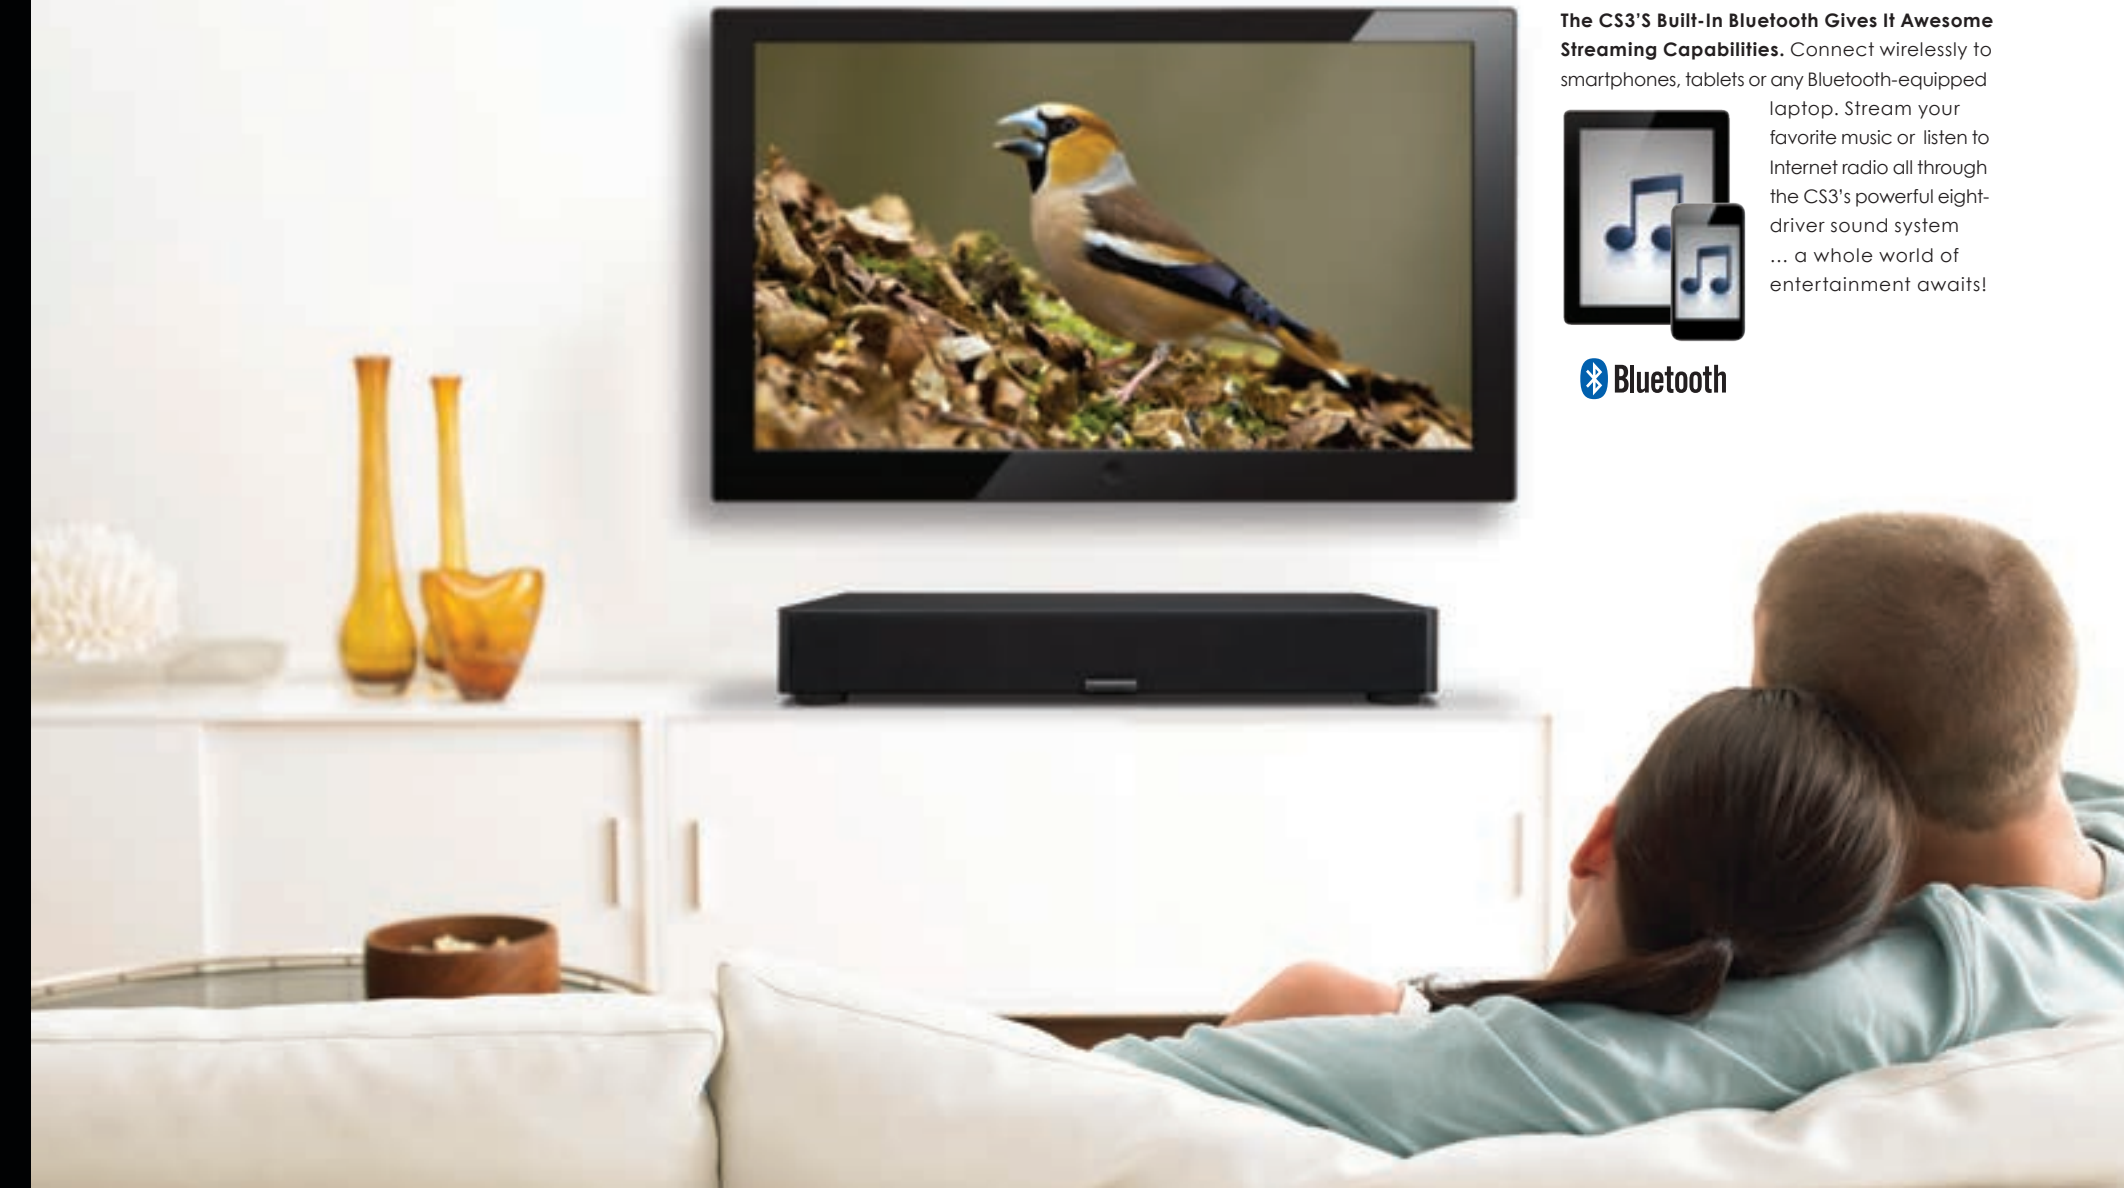

You choose where it goes

There's never been a simpler and more effective way to get better sound from a TV. The SpeakerCraft CS3 TV Speaker is simply one of the most elegant and user-friendly sound systems ever designed.